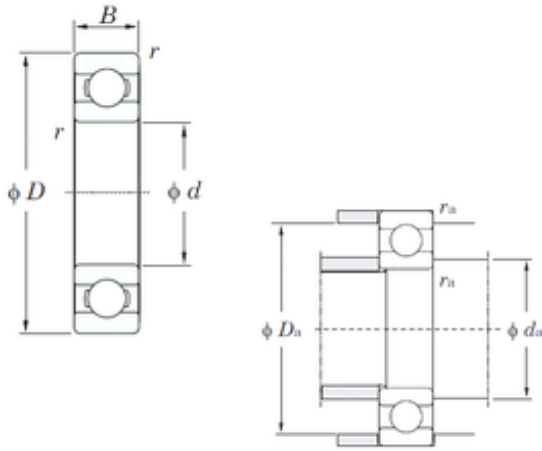

BEARING PRECISION AXLE CORP.

6204 Bearing 2D drawings and 3D CAD models

20 mm x 47 mm x 14 mm Koyo 6204 Sleeve Bearings

Bearing No. 6204

Size	20x47x14 mm
Bore Diameter	20 mm
Outer Diameter	47 mm
Width	14 mm
d	20 mm
D	47 mm
B	14 mm
C	14 mm
r min.	1 mm
da min.	25 mm
Da max.	42 mm
ra max.	1 mm
Weight	0,106 Kg
Basic dynamic load rating (C)	12,8 kN
Basic static load rating (C0)	6,65 kN
(Grease) Lubrication Speed	15000 r/min
(Oil) Lubrication Speed	17000 r/min
Category	Single Row Ball Bearings
Inventory	0.0
Manufacturer Name	KOYO
Minimum Buy Quantity	N/A
Weight / Kilogram	0.114
EAN	0605790058226
Product Group	B00308
Enclosure	Open

BEARING PRECISION AXLE CORP.

Precision Class	ABEC 1 ISO P0
Maximum Capacity / Filling Slot	No
Rolling Element	Ball Bearing
Snap Ring	No
Internal Special Features	No
Cage Material	Steel
Internal Clearance	C0-Medium
Inch - Metric	Metric
Long Description	20MM Bore; 47MM Outside Diameter; 14MM Outer Race Diameter; Open; Ball Bearing; ABEC 1 ISO P0; No Filling Slot; No Snap Ring; No Internal Special Features
Category	Single Row Ball Bearing
UNSPSC	31171504
Harmonized Tariff Code	8482.10.50.68
Noun	Bearing
Keyword String	Ball
Manufacturer URL	http://www.koyousa.com
Manufacturer Item Number	6204
Weight / LBS	0.251
Bore	0.787 Inch 20 Millimeter
Outer Race Width	0.551 Inch 14 Millimeter
Outside Diameter	1.85 Inch 47 Millimeter
Bearing No.	6204
r(min)	1
Cr	16.0
C0r	6.65
Cu	0.510
f0	13.2
Grease lub.	15000

BEARING PRECISION AXLE CORP.

Oil lub.	17000
da(min)	25
Da(max)	42
ra(max)	1
(Refer.)Mass(kg)	0.106